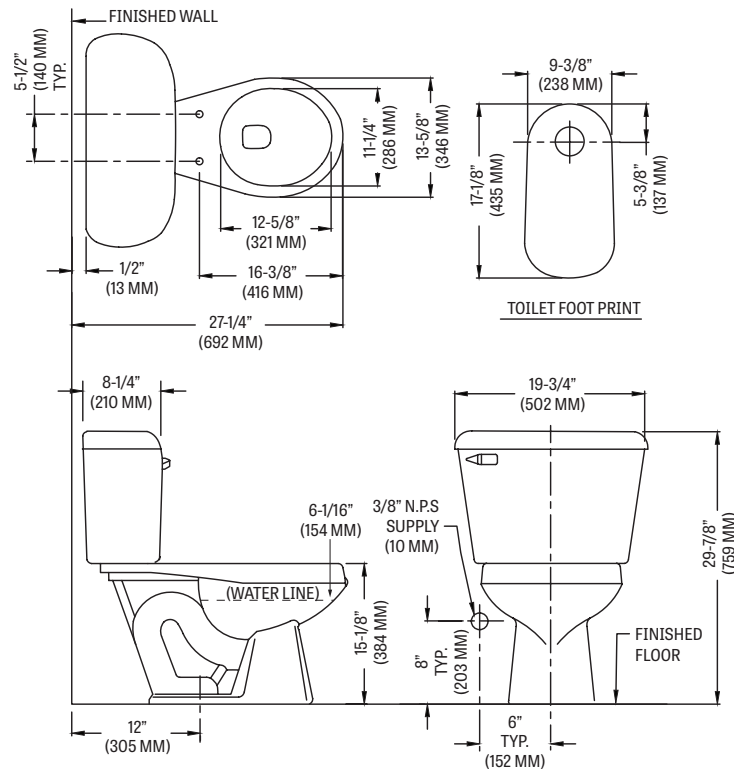

130LTCTK PRO-FIT[®] 1

MANSFIELD[®]

Complete Toilet Kit, Round Front, Vitreous China, Two-Piece Toilet

FEATURES

- Complete toilet kit (CTK)
- 3-bolt SmartFaster™ tank-to-bowl connection
- 1.6 gpf / 6.0 lpf low water consumption
- Round front bowl
- 2' flush tower
- Anti-siphon ballcock
- 12" rough-in
- Lined tank for reduced condensation
- Model 40 chrome-plated, plastic trip lever
- 2" glazed trapway
- The Mansfield[®] limited lifetime warranty
- Available in White

MODEL 130LTCTK

Toilet seat included

Complete toilet kit

ROUND

CTK

COMPONENTS

MODEL #	DESCRIPTION	CODES/STANDARDS
130LTCTK	Round front, two-piece toilet kit. Includes: toilet seat, wax toilet ring, floor bolts, caps, and multi-lingual installation instructions. Water supply hardware not included.	
130	Round front, toilet bowl only. Less toilet seat.	
170	Tank and cover only with left hand, front-mount, chrome-plated, plastic trip lever. Tank liner. Less supply.	
SB100	Round, closed front, plastic toilet seat and cover.	

Complete Toilet Kit, Round Front, Vitreous China, Two-Piece Toilet

SPECIFICATIONS

MODEL #	DESCRIPTION	CODES/STANDARDS
130LTCTK	Round front (1.6 gpf / 6.0 lpf) two-piece toilet kit.	

MATERIAL	Vitreous China
WATER PRESSURE RANGE	20 to 80 PSI
FLUSH SYSTEM	2" Flush Tower
WATER USAGE	1.6 gpf / 6.0 lpf
WATER SURFACE AREA	8' X 9'
ROUGH-IN	12'
MAP RATING	800 grams

TRAP DIAMETER	2'
TRAP SEAL	2-5/8'
SHIPPING WEIGHT	Model 130LTCTK - 85 lbs. (38.2 kg)
WARRANTY	Vitreous China - Limited Lifetime Tank Trim - Limited One Year

TECHNICAL INFORMATION

Note: these dimensions are nominal and subject to change without notice.